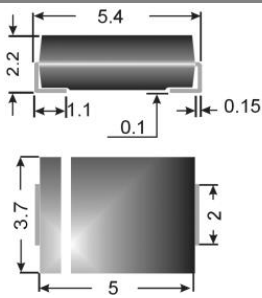

P6 SMBJ 6,5 ... P6 SMBJ 130CA

Surface mount diode

Unidirectional and bidirectional Transient Voltage Suppressor diodes

P6 SMBJ 6,5...P6 SMBJ 130CA

Pulse Power

Dissipation: 600 W

Stand-off

voltage: 6,5...130 V

Features

- Max. solder temperature: 260°C
- Plastic material has UL classification 94V-0
- For bidirectional types (suffix "C" or "CA") electrical characteristics apply in both directions
- The standard tolerance of the breakdown voltage for each type is $\pm 10\%$. Suffix "A" denotes a tolerance of $\pm 5\%$ for the breakdown voltage.

Mechanical Data

- Plastic case SMB / DO-214AA
- Weight approx.: 0,1 g
- Terminals: plated terminals solderable per MIL-STD-750
- Mounting position: any
- Standard packaging: 3000 pieces per reel

1) Non-repetitive current pulse see curve $I_{PPM} = f(t_r)$

2) Mounted on P.C. board with 50 mm² copper pads at each terminal

3) Unidirectional diodes only

Absolute Maximum Ratings		$T_A = 25^\circ\text{C}$, unless otherwise specified	
Symbol	Conditions	Values	Units
P_{PPM}	Peak pulse power dissipation 10/1000 μs waveform, ¹⁾ $T_a = 25^\circ\text{C}$	600	W
$P_{M(AV)}$	Steady state power dissipation²⁾, $T_a = 25^\circ\text{C}$	5	W
I_{FSM}	Peak forward surge current, 60 Hz half sine-wave, ³⁾ $T_a = 25^\circ\text{C}$	100	A
R_{thA}	Max. thermal resistance junction to ambient ²⁾	60	K/W
R_{thT}	Max. thermal resistance junction to terminal	15	K/W
T_j	Operating junction temperature	- 50 ... + 150	$^\circ\text{C}$
T_s	Storage temperature	- 50 ... + 150	$^\circ\text{C}$
V_f	Max. instant. forw. voltage $I_f = 25\text{ A}$ ³⁾	<3,0	V
		-	V