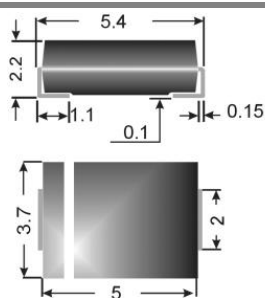

P6 SMBJ 6,5 ... P6 SMBJ 130CA

Surface mount diode

Unidirectional and bidirectional Transient Voltage Suppressor diodes

P6 SMBJ 6,5...P6 SMBJ 130CA

Pulse Power Dissipation: 600 W

Stand-off voltage: 6,5...130 V

Features

- Max. solder temperature: 260°C
- Plastic material has UL classification 94V-0
- For bidirectional types (suffix "C" or "CA") electrical characteristics apply in both directions
- The standard tolerance of the breakdown voltage for each type is $\pm 10\%$. Suffix "A" denotes a tolerance of $\pm 5\%$ for the breakdown voltage.

Mechanical Data

- Plastic case SMB / DO-214AA
- Weight approx.: 0,1 g
- Terminals: plated terminals solderable per MIL-STD-750
- Mounting position: any
- Standard packaging: 3000 pieces per reel

1) Non-repetitive current pulse see curve $I_{PPM} = f(t_r)$
2) Mounted on P.C. board with 50 mm² copper pads at each terminal
3) Unidirectional diodes only

Absolute Maximum Ratings		$T_A = 25^\circ\text{C}$, unless otherwise specified	
Symbol	Conditions	Values	Units
P_{PPM}	Peak pulse power dissipation 10/1000 μs waveform, ¹⁾ $T_a = 25^\circ\text{C}$	600	W
$P_{M(AV)}$	Steady state power dissipation²⁾, $T_a = 25^\circ\text{C}$	5	W
I_{FSM}	Peak forward surge current, 60 Hz half sine-wave, ³⁾ $T_a = 25^\circ\text{C}$	100	A
R_{thA}	Max. thermal resistance junction to ambient ²⁾	60	K/W
R_{thT}	Max. thermal resistance junction to terminal	15	K/W
T_j	Operating junction temperature	- 50 ... + 150	$^\circ\text{C}$
T_s	Storage temperature	- 50 ... + 150	$^\circ\text{C}$
V_f	Max. instant. forw. voltage $I_f = 25\text{ A}$ ³⁾	<3,0	V
		-	V